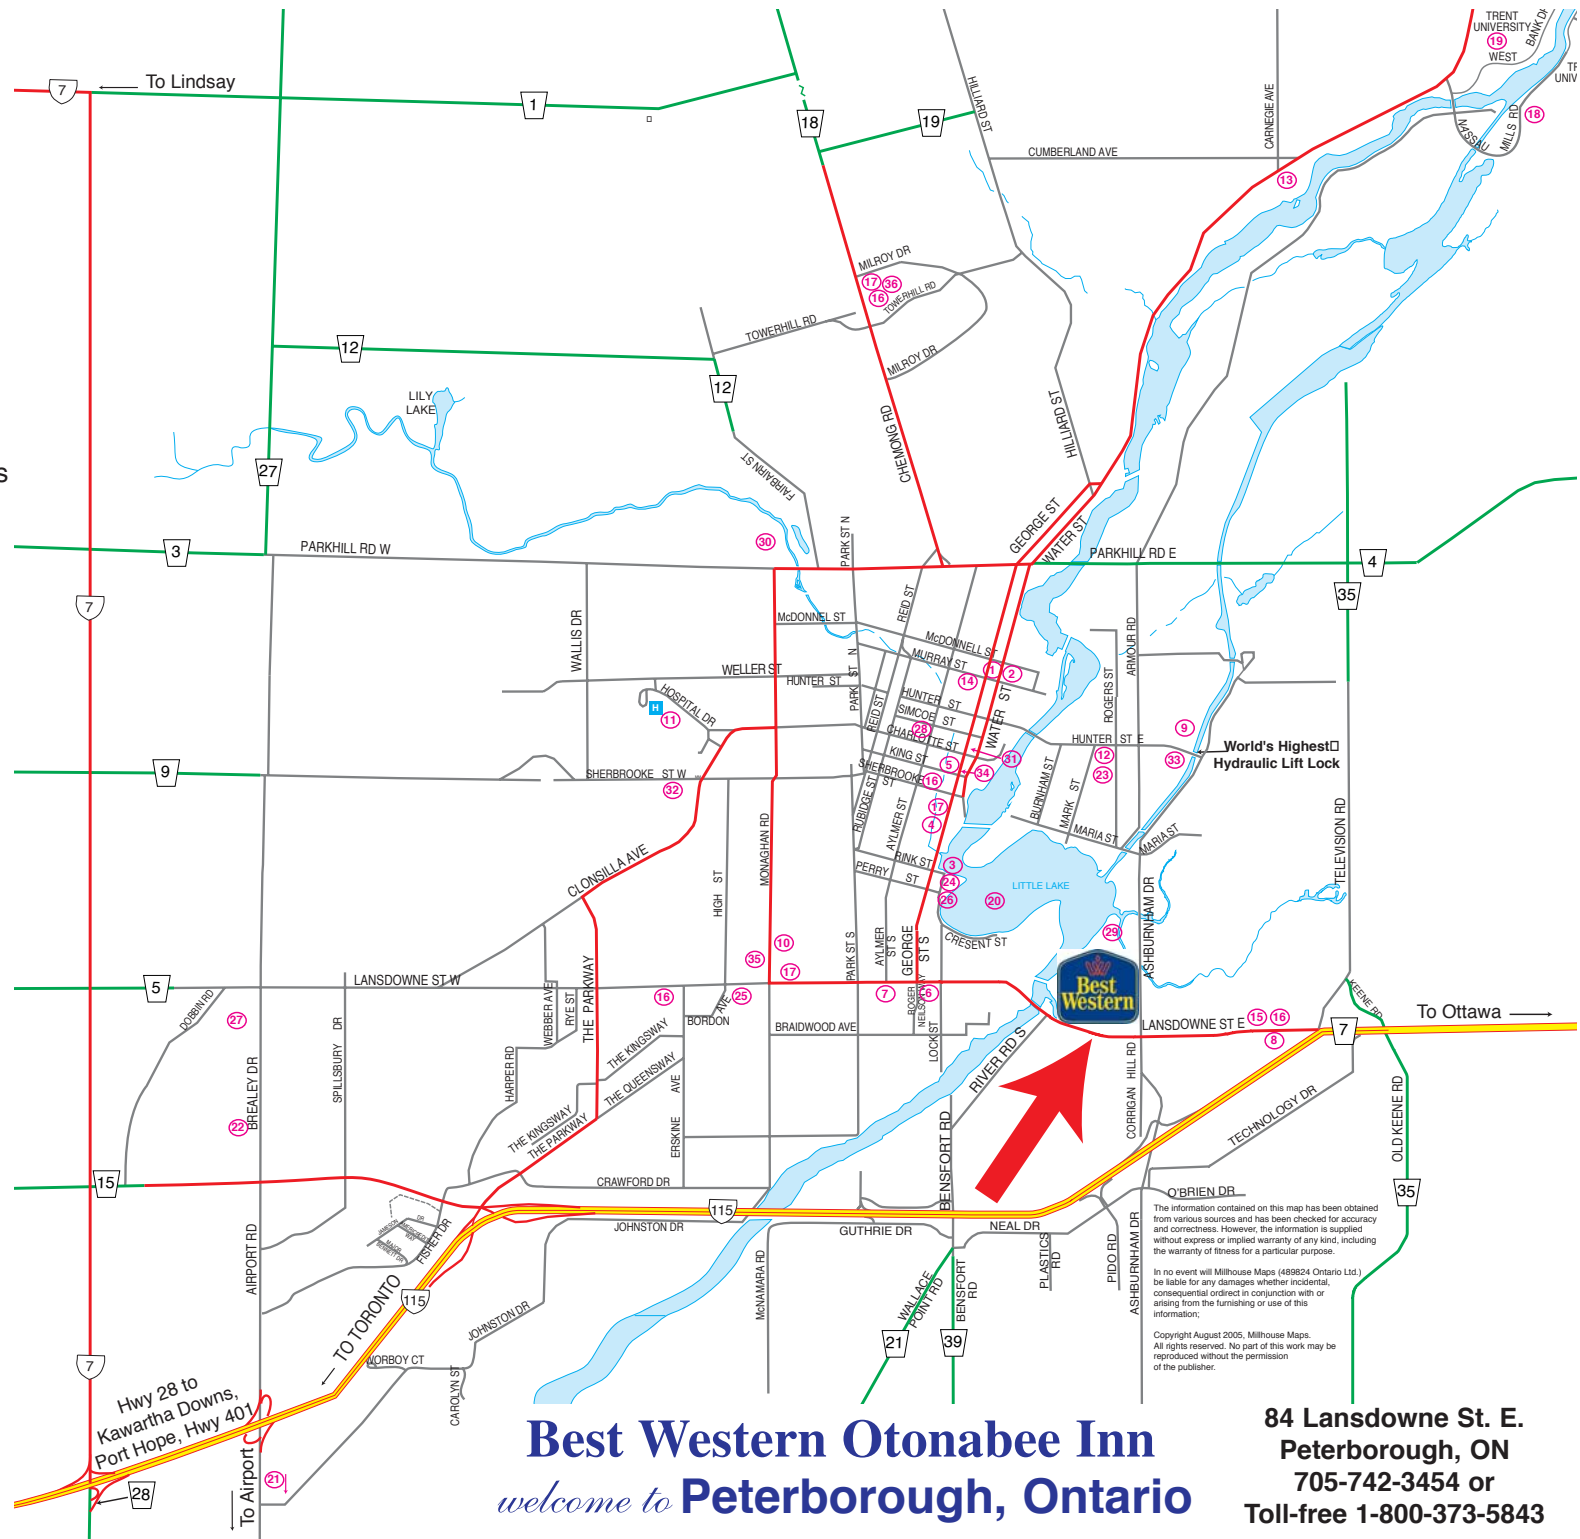

1. 1 City Hall
2. 2 Police - City of Peterborough
3. 3 Marina
4. 4 Peterborough/Kawartha Tourism
5. 5 Post office - main
6. 6 Memorial Community Centre
7. 7 Peterborough Exhibition Grounds
8. 8 Ontario Provincial Police
9. 9 Peterborough museum
10. 10 Canadian Canoe Museum
11. 11 Peterborough Regional Health Centre
12. 12 St. Joseph's Hospice Care
13. 13 Riverview Park Zoo
14. 14 YMCA
15. 15 Willow Creak Plaza
16. 16 Liquor Control Board Stores
17. 17 Brewer's Retail Stores
18. 18 Trent University - Champlain, Lady Eaton College
19. 19 Trent University - Otonabee College
20. 20 Centennial Fountain
21. 21 Airport
22. 22 Sir Sandford Fleming College
23. 23 Theatre Guild
24. 24 Del Cray Park
25. 25 Lansdowne Place Mall
26. 26 Art Gallery
27. 27 Peterborough Wellness Centre
28. 28 Public Library
29. 29 Beavermead Park
30. 30 Jackson Park
31. 31 Peterborough Square
32. 32 Kinsmen Civic Centre
33. 33 Trent Canal Info Centre
34. 34 Showplace
35. 35 Evenrude Centre arena
36. 36 Wal-Mart - Portage Place